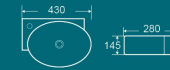

BT-2391(Left)

Countertop Basin
Size: 430×280×145mm