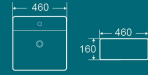

BT-2018

Countertop Basin
Size: 460x460x160mm