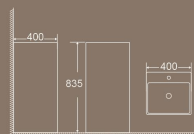

# PEDESTAL & WALL-HUNG

**BPO-3111**  
Pedestal & Wall-hung  
Size: 520x550x860mm

**BPO-3112**  
Pedestal & Wall-hung  
Size: 500x500x850mm

**BPO-3113**  
Pedestal & Wall-hung  
Size: 400x400x835mm

**BPO-3113A**  
Pedestal & Wall-hung  
Size: 400x400x835mm