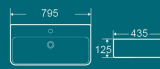

**BT-2195**

Countertop Basin  
Size: 510x410x140mm

**BT-2265**

Countertop Basin  
Size: 605x470x135mm

**BT-2265A**

Countertop Basin  
Size: 810x470x135mm

**BT-2265B**

Countertop Basin  
Size: 1015x475x135mm

**BT-2227**

Countertop Basin  
Size: 500x425x125mm

**BT-2227A**

Countertop Basin  
Size: 415x415x135mm

**BT-2227B**

Countertop Basin  
Size: 595x435x125mm

**BT-2227C**

Countertop Basin  
Size: 795x435x125mm