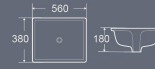

BU-2201(22)

Undermount Basin
Size: 560x380x180mm