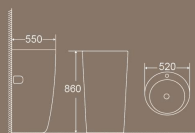

BPO-3111
Pedestal & Wall-hung
Size: 520x550x860mm