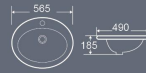

# UNDERMOUNT BASIN

**BU-2742**

Undermount Basin  
Size: 515x455x200mm

**BU-2744**

Undermount Basin  
Size: 565x490x185mm

**BU-2940**

Undermount Basin  
Size: 600x410x210mm

**BU-2696**