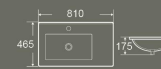

BV-2851(80L)

Vanity Basin
Size: 810x465x175mm