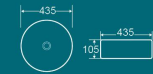

# COUNTERTOP BASIN

**BT-2301**

Countertop Basin  
Size: 430×430×105mm

**BT-2273**

Countertop Basin  
Size: 435×435×105mm

**BT-2272**

Countertop Basin  
Size: 510×385×105mm

**BT-2302**