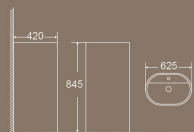

BPO-3115A
Pedestal & Wall-hung
Size: 625x420x845mm