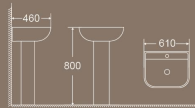

BPT-3115
Pedestal & Wall-hung
Size: 610x460x800mm