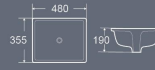

Undermount Basin  
Size: 335x290x165mm

**BU-2201(16)**

Undermount Basin  
Size: 400x350x190mm

**BU-2201(18)**

Undermount Basin  
Size: 480x355x190mm

**BU-2201(20)**

Undermount Basin  
Size: 500x400x180mm

**BU-2201(22)**