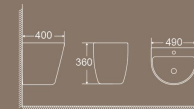

BPW-1406
Pedestal & Wall-hung
Size: 490x400x360mm