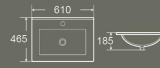

BV-2880(60)

Vanity Basin
Size: 610x465x185mm