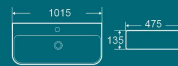

**BT-2194**

Countertop Basin  
Size: 1000x420x150mm

**BT-2010**

Countertop Basin  
Size: 390x390x140mm

**BT-2009**

Countertop Basin  
Size: 500x390x130mm

**BT-2196**

Countertop Basin  
Size: 400x400x145mm

**BT-2195**

Countertop Basin  
Size: 510x410x140mm

**BT-2265**

Countertop Basin  
Size: 605x470x135mm

**BT-2265A**

Countertop Basin  
Size: 810x470x135mm

**BT-2265B**

Countertop Basin  
Size: 1015x475x135mm

**BT-2227**

Countertop Basin  
Size: 500x425x125mm

**BT-2227A**

Countertop Basin  
Size: 415x415x135mm

**BT-2227B**

Countertop Basin  
Size: 595x435x125mm

**BT-2227C**

Countertop Basin  
Size: 795x435x125mm