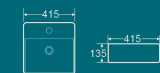

**BT-2194**

Countertop Basin  
Size: 1000x420x150mm

**BT-2010**

Countertop Basin  
Size: 390x390x140mm

**BT-2009**

Countertop Basin  
Size: 500x390x130mm

**BT-2196**

Countertop Basin  
Size: 400x400x145mm

**BT-2195**

Countertop Basin  
Size: 510x410x140mm

**BT-2265**

Countertop Basin  
Size: 605x470x135mm

**BT-2265A**

Countertop Basin  
Size: 810x470x135mm

**BT-2265B**

Countertop Basin  
Size: 1015x475x135mm

**BT-2227**

Countertop Basin  
Size: 500x425x125mm

**BT-2227A**

Countertop Basin  
Size: 415x415x135mm

**BT-2227B**

Countertop Basin  
Size: 595x435x125mm

**BT-2227C**

Countertop Basin  
Size: 795x435x125mm