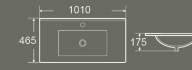

Vanity Basin  
Size: 510x465x165mm

**BV-2851(60)**

Vanity Basin  
Size: 610x465x175mm

**BV-2851(100)**

Vanity Basin  
Size: 1010x465x175mm

**BV-2851(100L)**

Vanity Basin  
Size: 1010x465x175mm

**BV-2851(70)**