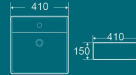

**BT-2031**  
Countertop Basin  
Size: 505x435x160mm

**BT-2037A**  
Countertop Basin  
Size: 460x315x145mm

**BT-2057**  
Countertop Basin  
Size: 480x375x135mm

**BT-2335**  
Countertop Basin  
Size: 490x375x160mm

**BT-2056**  
Countertop Basin  
Size: 480x370x135mm

**BT-2095**  
Countertop Basin  
Size: 475x365x130mm

**BT-2017**

Countertop Basin  
Size: 460x460x160mm

**BT-2017A**

Countertop Basin  
Size: 410x410x150mm

**BT-2018**

Countertop Basin  
Size: 460x460x160mm

**BT-2018A**

Countertop Basin  
Size: 410x410x150mm

**BT-2019**

Countertop Basin  
Size: 520x460x155mm

**BT-2019A**

Countertop Basin  
Size: 380x380x130mm