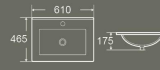

BV-2851(60)

Vanity Basin
Size: 610x465x175mm