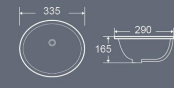

BU-1301

Undermount Basin
Size: 335x290x165mm