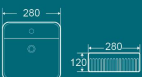

BT-2918

Countertop Basin
Size: 280x280x120mm