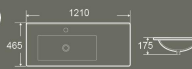

Vanity Basin  
Size: 810x465x175mm

**BV-2851(80R)**

Vanity Basin  
Size: 810x465x175mm

**BV-2851(120L)**

Vanity Basin  
Size: 1210x465x175mm

**BV-2851(120R)**

Vanity Basin  
Size: 1210x465x175mm

**BV-2851(80L)**