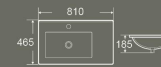

BV-2880(80L)

Vanity Basin
Size: 810x465x185mm