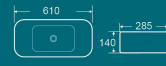

**BT-2270**

Countertop Basin  
Size: 510x405x140mm

**BT-2269**

Countertop Basin  
Size: 505x395x140mm

**BT-2268**

Countertop Basin  
Size: 770x410x140mm

**BT-2267**

Countertop Basin  
Size: 610x285x140mm