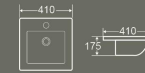

Vanity Basin
Size: 815x435x170mm

Vanity Basin
Size: 1015x485x170mm

Vanity Basin
Size: 1215x525x170mm

Vanity Basin
Size (LxWxH)

- BV-2858(60): 610x465x135mm
- BV-2858(80): 810x465x135mm
- BV-2858(100): 1010x465x135mm
- BV-2858(120): 1210x465x135mm
- BV-2858(120D): 1210x465x135mm

Vanity Basin
Size (LxWxH)

- BV-2853E(50): 510x365x170mm
- BV-2853E(60): 610x365x170mm
- BV-2853E(75): 760x365x170mm
- BV-2853E(80): 810x365x170mm
- BV-2853E(90): 910x365x170mm
- BV-2853E(100): 1010x365x170mm

BV-2170

Vanity Basin
Size: 410x410x175mm

BV-2171

Vanity Basin
Size: 500x370x160mm

BV-2172

Vanity Basin
Size: 555x335x140mm

BV-2172A

Vanity Basin
Size: 450x235x105mm

BV-2175

Vanity Basin
Size: 460x255x100mm