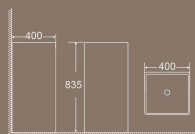

# PEDESTAL & WALL-HUNG

**BPO-3111**  
Pedestal & Wall-hung  
Size: 520x550x860mm

**BPO-3112**  
Pedestal & Wall-hung  
Size: 500x500x850mm

**BPO-3113**  
Pedestal & Wall-hung  
Size: 400x400x835mm

**BPO-3113A**  
Pedestal & Wall-hung  
Size: 400x400x835mm