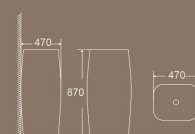

BPO-3116
Pedestal & Wall-hung
Size: 470x470x870mm

BPW-1413
Pedestal & Wall-hung
Size: 490x480x385mm