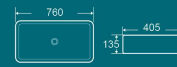

BT-2266

Countertop Basin
Size: 760x405x135mm