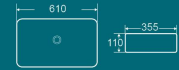

BT-2200

Countertop Basin
Size: 610x355x110mm