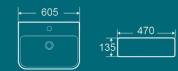

BT-2265

Countertop Basin
Size: 605x470x135mm