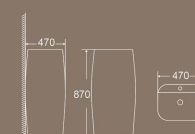

**BPO-3118**  
Pedestal & Wall-hung  
Size: 580x450x890mm

**BPO-3118A**  
Pedestal & Wall-hung  
Size: 580x450x890mm

**BPO-3116**  
Pedestal & Wall-hung  
Size: 470x470x870mm

**BPO-3116A**  
Pedestal & Wall-hung  
Size: 470x470x870mm