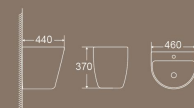

BPW-1402
Pedestal & Wall-hung
Size: 460x440x370mm