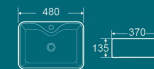

**BT-2901**  
Countertop Basin  
Size: 420x420x100mm

**BT-2903**  
Countertop Basin  
Size: 415x365x100mm

**BT-2904**  
Countertop Basin  
Size: 415x415x100mm

**BT-2905**  
Countertop Basin  
Size: 500x380x100mm

**BT-2031**  
Countertop Basin  
Size: 505x435x160mm

**BT-2037A**  
Countertop Basin  
Size: 460x315x145mm

**BT-2057**  
Countertop Basin  
Size: 480x375x135mm

**BT-2335**  
Countertop Basin  
Size: 490x375x160mm

**BT-2056**  
Countertop Basin  
Size: 480x370x135mm

**BT-2095**  
Countertop Basin  
Size: 475x365x130mm

**BT-2017**

Countertop Basin  
Size: 460x460x160mm

**BT-2017A**

Countertop Basin  
Size: 410x410x150mm