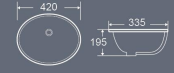

BU-2696

Undermount Basin
Size: 420x335x195mm