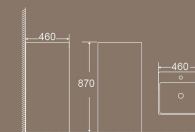

**BPO-3115**  
Pedestal & Wall-hung  
Size: 625x420x845mm

**BPO-3115A**  
Pedestal & Wall-hung  
Size: 625x420x845mm

**BPO-3114**  
Pedestal & Wall-hung  
Size: 460x460x870mm

**BPO-3114A**  
Pedestal & Wall-hung  
Size: 460x460x870mm