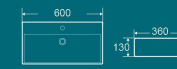

BT-2372

Countertop Basin
Size: 600x360x130mm