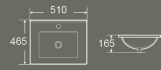

BV-2851(50)

Vanity Basin
Size: 510x465x165mm