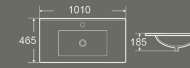

Vanity Basin  
Size: 510x465x185mm

**BV-2880(60)**

Vanity Basin  
Size: 610x465x185mm

**BV-2880(100)**

Vanity Basin  
Size: 1010x465x185mm

**BV-2880(100L)**

Vanity Basin  
Size: 1010x465x185mm

**BV-2880(70)**