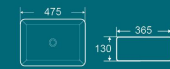

**BT-2901**  
Countertop Basin  
Size: 420x420x100mm

**BT-2903**  
Countertop Basin  
Size: 415x365x100mm

**BT-2904**  
Countertop Basin  
Size: 415x415x100mm

**BT-2905**  
Countertop Basin  
Size: 500x380x100mm

**BT-2031**  
Countertop Basin  
Size: 505x435x160mm

**BT-2037A**  
Countertop Basin  
Size: 460x315x145mm

**BT-2057**  
Countertop Basin  
Size: 480x375x135mm

**BT-2335**  
Countertop Basin  
Size: 490x375x160mm

**BT-2056**  
Countertop Basin  
Size: 480x370x135mm

**BT-2095**  
Countertop Basin  
Size: 475x365x130mm

**BT-2017**

Countertop Basin  
Size: 460x460x160mm

**BT-2017A**

Countertop Basin  
Size: 410x410x150mm