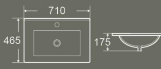

BV-2851(70)

Vanity Basin
Size: 710x465x175mm