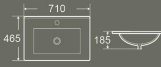

BV-2880(70)

Vanity Basin
Size: 710x465x185mm