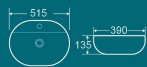

BT-2263

Countertop Basin
Size: 515x390x135mm