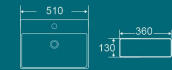

**BT-2018**

Countertop Basin  
Size: 460x460x160mm

**BT-2018A**

Countertop Basin  
Size: 410x410x150mm

**BT-2019**

Countertop Basin  
Size: 520x460x155mm

**BT-2019A**

Countertop Basin  
Size: 380x380x130mm

**BT-2372**

Countertop Basin  
Size: 440x440x100mm

**BT-2018B**

Countertop Basin  
Size: 410x415x155mm

**BT-2375**

Countertop Basin  
Size: 410x360x130mm

**BT-2374**

Countertop Basin  
Size: 510x360x130mm