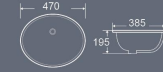

Undermount Basin  
Size: 420x335x195mm

**BU-2726**

Undermount Basin  
Size: 510x445x192mm

**BU-2000**

Undermount Basin  
Size: 500x450x190mm

**BU-2698**

Undermount Basin  
Size: 470x385x195mm

**BU-2699**