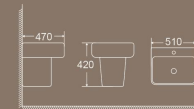

**BPW-1417**  
Pedestal & Wall-hung  
Size: 470x400x380mm

**BPW-1402**  
Pedestal & Wall-hung  
Size: 460x440x370mm

**BPW-1406**  
Pedestal & Wall-hung  
Size: 490x400x360mm

**BPW-1407**  
Pedestal & Wall-hung  
Size: 510x470x420mm