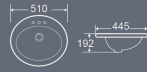

BU-2726

Undermount Basin
Size: 510x445x192mm