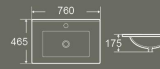

BV-2851(75)

Vanity Basin
Size: 760x465x175mm