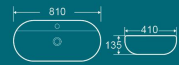

**BT-2263**

Countertop Basin  
Size: 515x390x135mm

**BT-2263A**

Countertop Basin  
Size: 610x400x115mm

**BT-2263B**

Countertop Basin  
Size: 810x410x135mm

**BT-2210**

Countertop Basin  
Size: 425x262x135mm