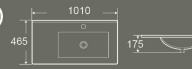

Vanity Basin  
Size: 710x465x175mm

**BV-2851(75)**

Vanity Basin  
Size: 760x465x175mm

**BV-2851(100R)**

Vanity Basin  
Size: 1010x465x175mm

**BV-2851(120)**

Vanity Basin  
Size: 1210x465x175mm

**BV-2851(80)**