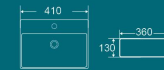

**BT-2018**

Countertop Basin  
Size: 460x460x160mm

**BT-2018A**

Countertop Basin  
Size: 410x410x150mm

**BT-2019**

Countertop Basin  
Size: 520x460x155mm

**BT-2019A**

Countertop Basin  
Size: 380x380x130mm

**BT-2372**

Countertop Basin  
Size: 440x440x100mm

**BT-2018B**

Countertop Basin  
Size: 410x415x155mm

**BT-2375**

Countertop Basin  
Size: 410x360x130mm

**BT-2374**

Countertop Basin  
Size: 510x360x130mm