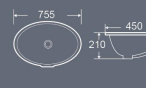

Undermount Basin  
Size: 610x390x205mm

**BU-1818**

Undermount Basin  
Size: 455x455x215mm

**BU-2901**

Undermount Basin  
Size: 755x450x210mm

**BU-1501**

Undermount Basin  
Size: 390x330x195mm

**BU-1301**