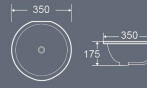

BU-1414

Undermount Basin
Size: 350x350x175mm