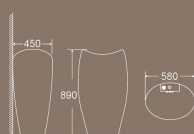

BPO-3118A
Pedestal & Wall-hung
Size: 580x450x890mm

BPO-3117A
Pedestal & Wall-hung
Size: 360x360x860mm