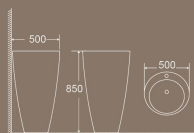

BPO-3112
Pedestal & Wall-hung
Size: 500x500x850mm