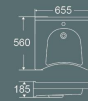

HDB-7550

Barrier-free Basin
Size: 750*520*155mm
Material: Vitrous China
Color: Glossy White
Overflow: Yes
Installation: Wall-hung/Bracket/Cabinet-mounted
Features: 1> Load-bearing level up to 120kg
2> >50cm depth wheel-chair friendly
3> Comply with ADA standard