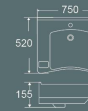

HDB-8055

Barrier-free Basin
Size: 800*550*200mm
Material: Vitrous China
Color: Glossy White
Overflow: Yes
Installation: Wall-hung/Bracket/Cabinet-mounted
Features: 1> Overflow and waste close to wall
2> >50cm depth wheel-chair friendly
3> Large water storage level