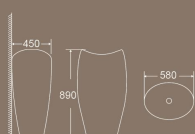

BPO-3118
Pedestal & Wall-hung
Size: 580x450x890mm

BPO-3117
Pedestal & Wall-hung
Size: 360x360x860mm