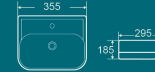

**BT-2177A**

Countertop Basin  
Size: 650×470×150mm

**BT-2271**

Countertop Basin  
Size: 300×250×115mm

**BT-2184**

Countertop Basin  
Size: 340×270×120mm

**BT-2137**

Countertop Basin  
Size: 355×295×185mm