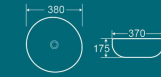

BT-2916

Countertop Basin
Size: 380x370x175mm