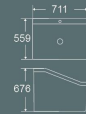

HDB-6050

Barrier-free Basin
Size: 645*550*165mm
Material: Vitrous China
Color: Glossy White
Overflow: Yes
Installation: Wall-hung/Bracket/Cabinet-mounted
Features: 1> Load-bearing level up to 120kg
2> >50cm depth wheel-chair friendly
3> Comply with ADA standard