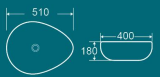

**BT-2914A**

Countertop Basin  
Size: 610x440x150mm

**BT-2916**

Countertop Basin  
Size: 380x370x175mm

**BT-2917**

Countertop Basin  
Size: 510x400x180mm

**BT-2005**  
Countertop Basin  
Size: 500x405x140mm