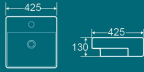

**BT-2318**

Countertop Basin  
Size: 360×360×125mm

**BT-2324**

Countertop Basin  
Size: 425×430×132mm

**BT-2325**

Countertop Basin  
Size: 420×420×130mm

**BT-2341**

Countertop Basin  
Size: 425x425x130mm