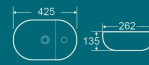

**BT-2227**

Countertop Basin  
Size: 500x425x125mm

**BT-2227A**

Countertop Basin  
Size: 415x415x135mm

**BT-2227B**

Countertop Basin  
Size: 595x435x125mm

**BT-2227C**

Countertop Basin  
Size: 795x435x125mm

**BT-2263**

Countertop Basin  
Size: 515x390x135mm

**BT-2263A**

Countertop Basin  
Size: 610x400x115mm

**BT-2263B**

Countertop Basin  
Size: 810x410x135mm

**BT-2210**

Countertop Basin  
Size: 425x262x135mm