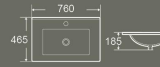

BV-2880(75)

Vanity Basin
Size: 760x465x185mm