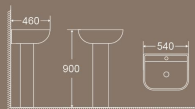

BPT-3116
Pedestal & Wall-hung
Size: 540x460x900mm