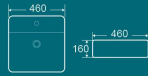

**BT-2031**  
Countertop Basin  
Size: 505x435x160mm

**BT-2037A**  
Countertop Basin  
Size: 460x315x145mm

**BT-2057**  
Countertop Basin  
Size: 480x375x135mm

**BT-2335**  
Countertop Basin  
Size: 490x375x160mm

**BT-2056**  
Countertop Basin  
Size: 480x370x135mm

**BT-2095**  
Countertop Basin  
Size: 475x365x130mm

**BT-2017**

Countertop Basin  
Size: 460x460x160mm

**BT-2017A**

Countertop Basin  
Size: 410x410x150mm

**BT-2018**

Countertop Basin  
Size: 460x460x160mm

**BT-2018A**

Countertop Basin  
Size: 410x410x150mm

**BT-2019**

Countertop Basin  
Size: 520x460x155mm

**BT-2019A**

Countertop Basin  
Size: 380x380x130mm