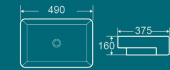

**BT-2901**  
Countertop Basin  
Size: 420x420x100mm

**BT-2903**  
Countertop Basin  
Size: 415x365x100mm

**BT-2904**  
Countertop Basin  
Size: 415x415x100mm

**BT-2905**  
Countertop Basin  
Size: 500x380x100mm

**BT-2031**  
Countertop Basin  
Size: 505x435x160mm

**BT-2037A**  
Countertop Basin  
Size: 460x315x145mm

**BT-2057**  
Countertop Basin  
Size: 480x375x135mm

**BT-2335**  
Countertop Basin  
Size: 490x375x160mm