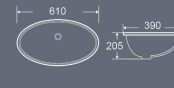

BU-2703

Undermount Basin
Size: 610x390x205mm