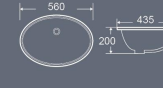

Undermount Basin  
Size: 490x410x195mm

**BU-1414**

Undermount Basin  
Size: 350x350x175mm

**BU-1602**

Undermount Basin  
Size: 405x405x170mm

**BU-2701**

Undermount Basin  
Size: 560x435x200mm

**BU-2703**