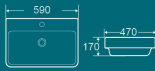

**BT-2318**

Countertop Basin  
Size: 360×360×125mm

**BT-2324**

Countertop Basin  
Size: 425×430×132mm

**BT-2325**

Countertop Basin  
Size: 420×420×130mm

**BT-2341**

Countertop Basin  
Size: 425x425x130mm

**BT-2343**

Countertop Basin  
Size: 505x425x135mm

**BT-2345**

Countertop Basin  
Size: 600x450x160mm

**BT-2339**

Countertop Basin  
Size: 590x470x170mm

**BT-2340**

Countertop Basin  
Size: 590x470x165mm