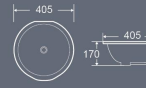

Undermount Basin  
Size: 490x410x195mm

**BU-1414**

Undermount Basin  
Size: 350x350x175mm

**BU-1602**

Undermount Basin  
Size: 405x405x170mm

**BU-2701**

Undermount Basin  
Size: 560x435x200mm

**BU-2703**