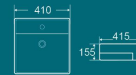

BT-2018B

Countertop Basin
Size: 410x415x155mm