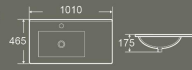

Vanity Basin  
Size: 510x465x165mm

**BV-2851(60)**

Vanity Basin  
Size: 610x465x175mm

**BV-2851(100)**

Vanity Basin  
Size: 1010x465x175mm

**BV-2851(100L)**

Vanity Basin  
Size: 1010x465x175mm

**BV-2851(70)**