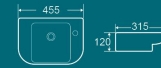

**BT-2912A**

Countertop Basin  
Size: 450x260x120mm

**BT-2918**

Countertop Basin  
Size: 280x280x120mm

**BT-2918A**

Countertop Basin  
Size: 420x420x120mm

**BT-2370**

Countertop Basin  
Size: 455x315x120mm