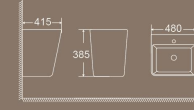

BPW-1415
Pedestal & Wall-hung
Size: 480x415x385mm