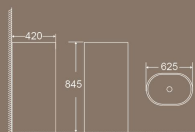

BPO-3115
Pedestal & Wall-hung
Size: 625x420x845mm