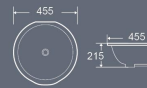

BU-1818

Undermount Basin
Size: 455x455x215mm