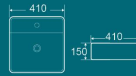

**BT-2056**  
Countertop Basin  
Size: 480x370x135mm

**BT-2095**  
Countertop Basin  
Size: 475x365x130mm

**BT-2017**

Countertop Basin  
Size: 460x460x160mm

**BT-2017A**

Countertop Basin  
Size: 410x410x150mm