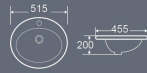

BU-2742

Undermount Basin
Size: 515x455x200mm